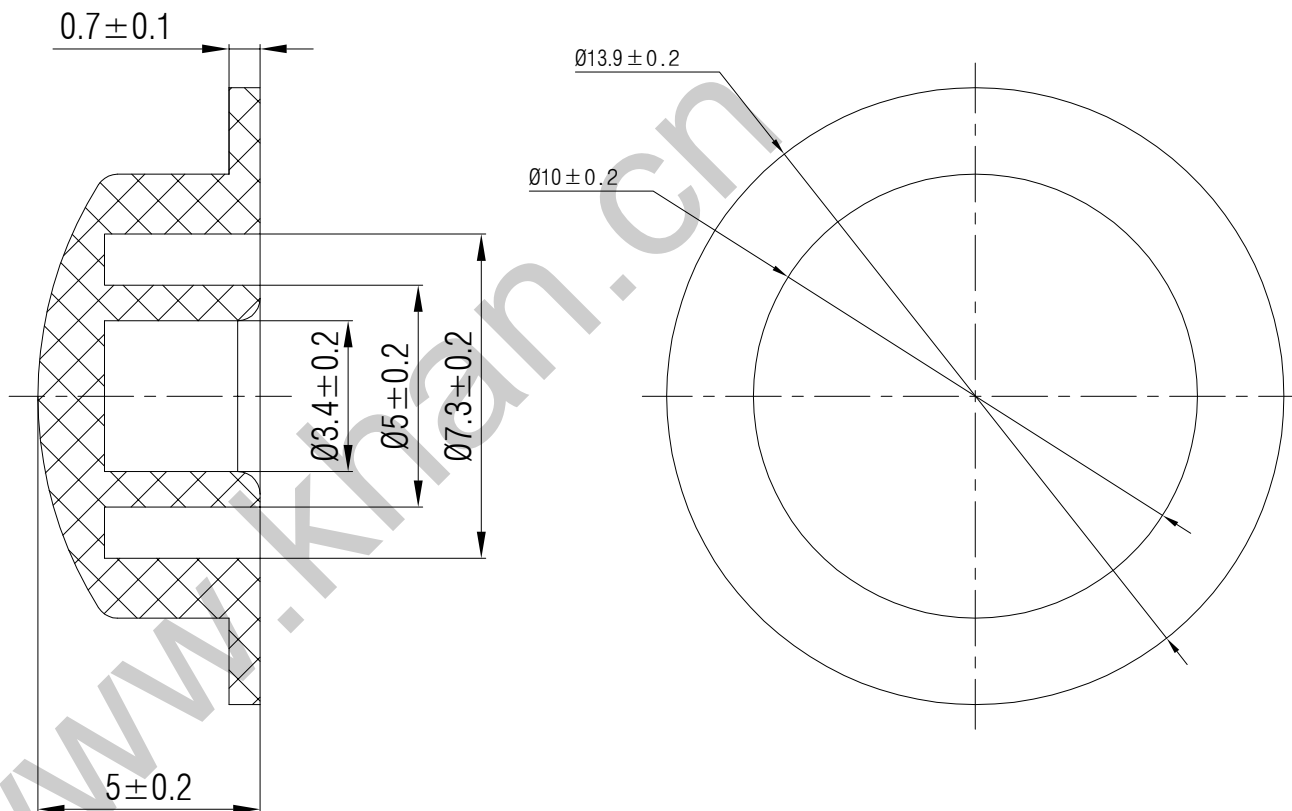

SWITCH CAP  
P/N:SC104

Materials

PC

Color

Black,White  
(OEM AVAILABLE)

Packaging

Bulk Package

Inner Package:

Outter Package:

Plastic bag  
Carton

WENZHOU KHAN ELECTRONIC

VERSION		PROJECTION	DESIGNED	Wei Lin
KH14FE22E			CHECKED	ZhongJu Peng
SCALE	SIZE	 Dimensions are shown:mm(inches)	APPROVED	Johan Xu
5:1	A4		2022.05.11	